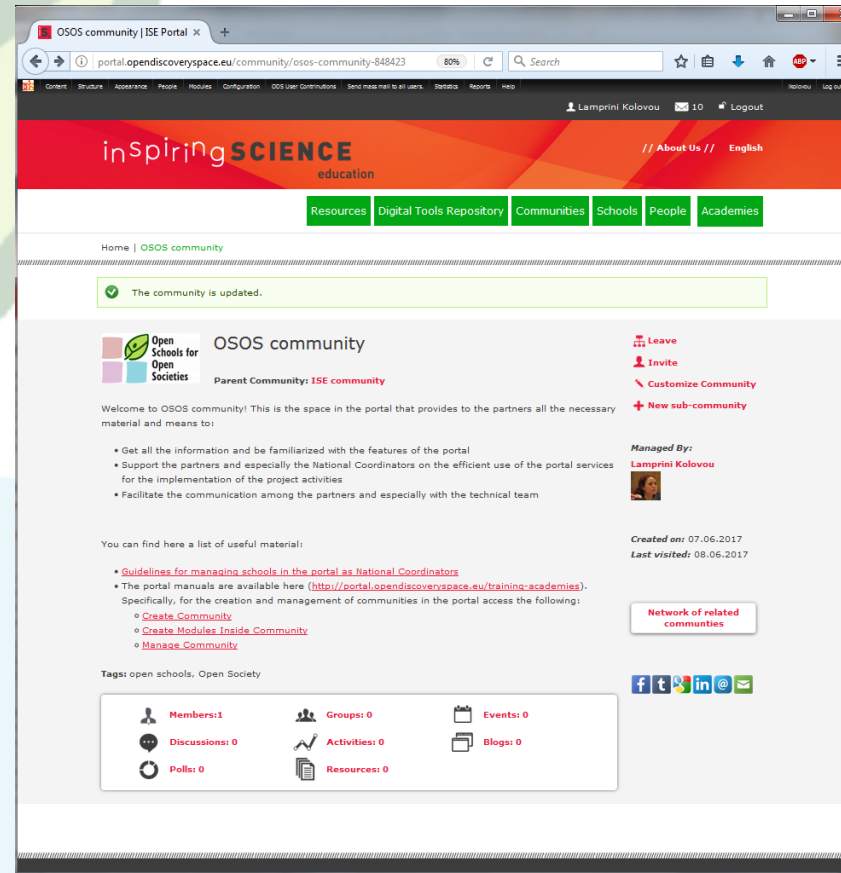

2

Through your profile

- Login in the portal through ANY page
- Access your profile
- Access your communities
- Select the one you want

3 Through search (for all communities)

- Go to search for communities using the main menu
- Use / fill the filters
- Find the community in the list with the results

1

Direct link

- Use your web browser and just put the link, e.g.
<http://portal.opendiscoveryspace.eu/community/osos-community-848423>

2

Through your profile (my-area)

- Login in the portal through ANY page
- Access your profile
- Access your communities
- Select the one that you want to visit