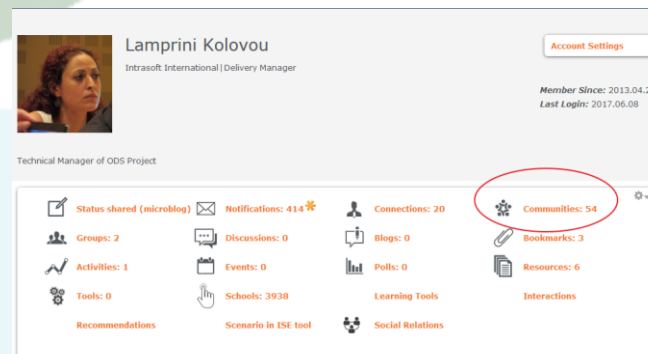

2

Through your profile

- Login in the portal through ANY page
- Access your profile
- Access your communities
- Select the one you want

3 Through search (for all communities)

- Go to search for communities using the main menu
- Use / fill the filters
- Find the community in the list with the results

1

Direct link

- Use your web browser and just put the link, e.g.
<http://portal.opendiscoveryspace.eu/community/osos-community-848423>

2

Through your profile (my-area)

- Login in the portal through ANY page
- Access your profile
- Access your communities
- Select the one that you want to visit

<http://portal.opendiscoveryspace.eu> OR ANY PAGE

The page you logged-in

<http://portal.opendiscoveryspace.eu/my-area>

3

Through search (for all communities)

- Go to search for communities using the main menu
- Use the filters to narrow your search
- Find the community in the list with the results